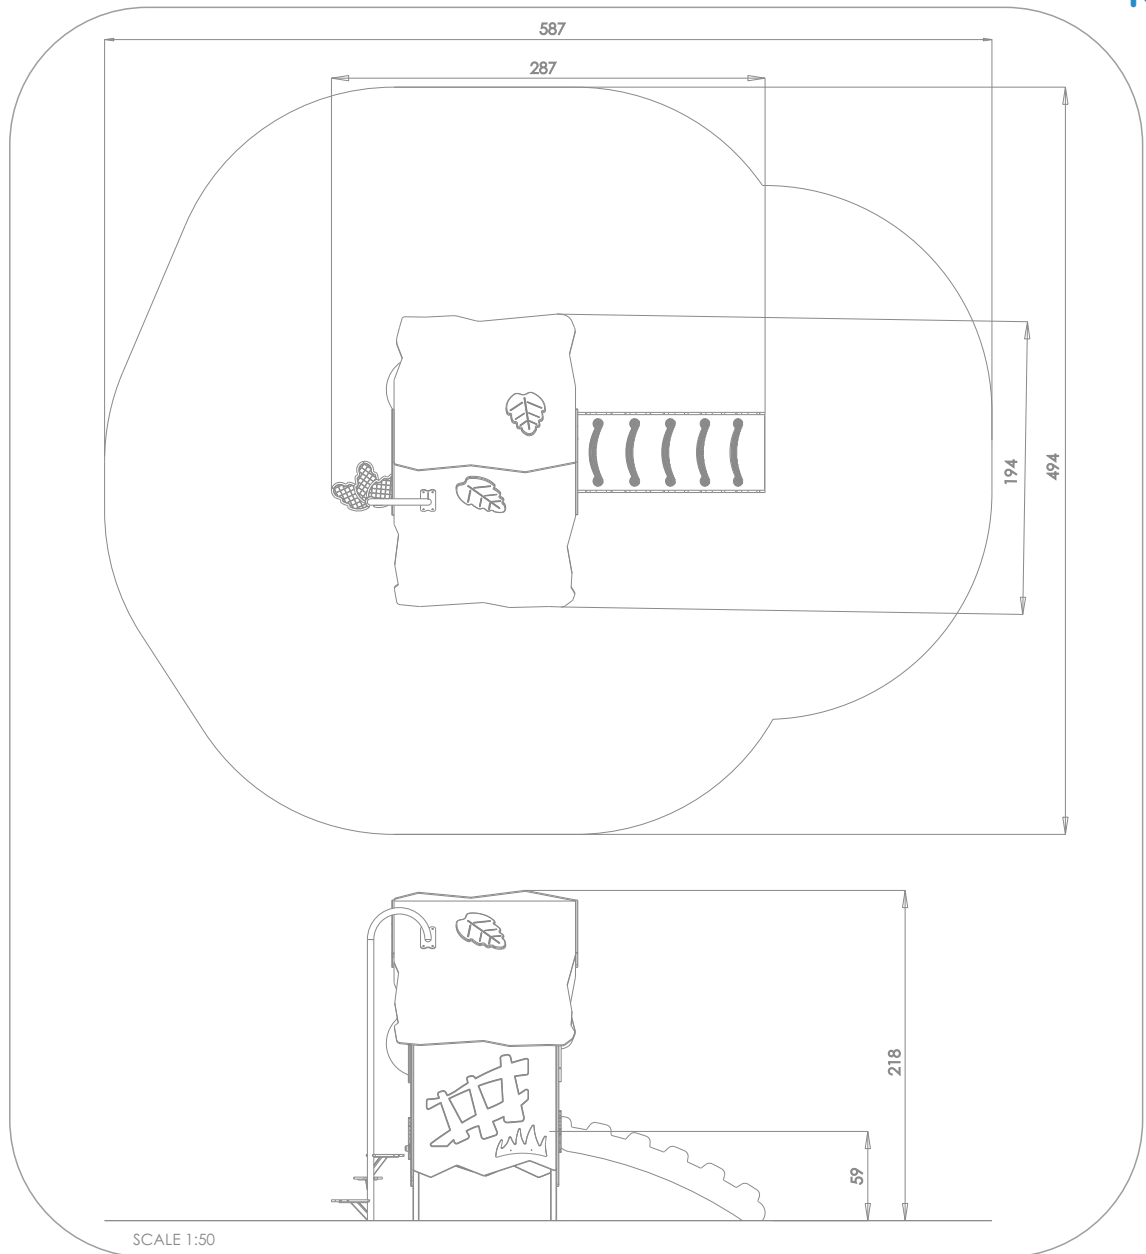

SLIDING

SOCIALIZING

CLIMBING

INFORMATION ABOUT THE PRODUCT

Dimensions	194 x 287 cm
Safety zone	494 x 587 cm
Safety zone area	24 m ²
Overall height	218 cm
Free fall height	59 cm
Amount of users	7
Product complies with EN 1176-1:2017-12	YES
Availability of spare parts	YES
Age range	1-8

According to EN 1176-1:2017 norm, the product requires applying a safety surface according to the product's free fall height.

7001

MATERIALS:

STEEL CONSTRUCTION:
STAINLESS STEEL
AISI304.

PLATES OF THE WALLS
MADE OF COLOURFUL
TRIPLE LAYERED 15 MM
HDPE POLYETHYLENE, IN
THE HIGHEST QUALITY,
TOTALLY DAMP-PROOF.

CLIMBING WALLS
AND SIDES OF STAIRS:
HPL 13 MM.

HEMISPHERIC WINDOW
WITH A DIAMETER
OF 400 MM.